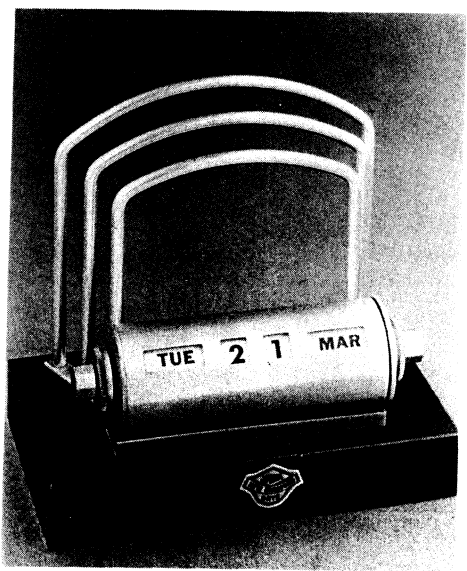

# GENUINE ONYX DESK ACCESSORIES

61 - CANDLEHOLDER WITH ROSETTE

42 - LETTER OPENER — ONYX HANDLE

62 - CANDLEHOLDER — DOUBLE

59 - LETTER RACK — LARGE 5 WIRE

58 - LETTER RACK — 3 WIRE — ROLL CALENDAR

56 - LETTER RACK — 4 WIRE — OCTAGONAL — ROLL CALENDAR